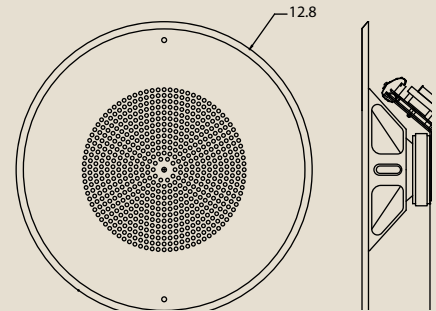

Available features and options:

Color: White

Metal Grille

Mounting: Ceiling

Strobe Synchronization

Approvals: UL Standard 1480, CSFM, MEA

Series S

Please reference the back of this catalog for more information on mounting options.